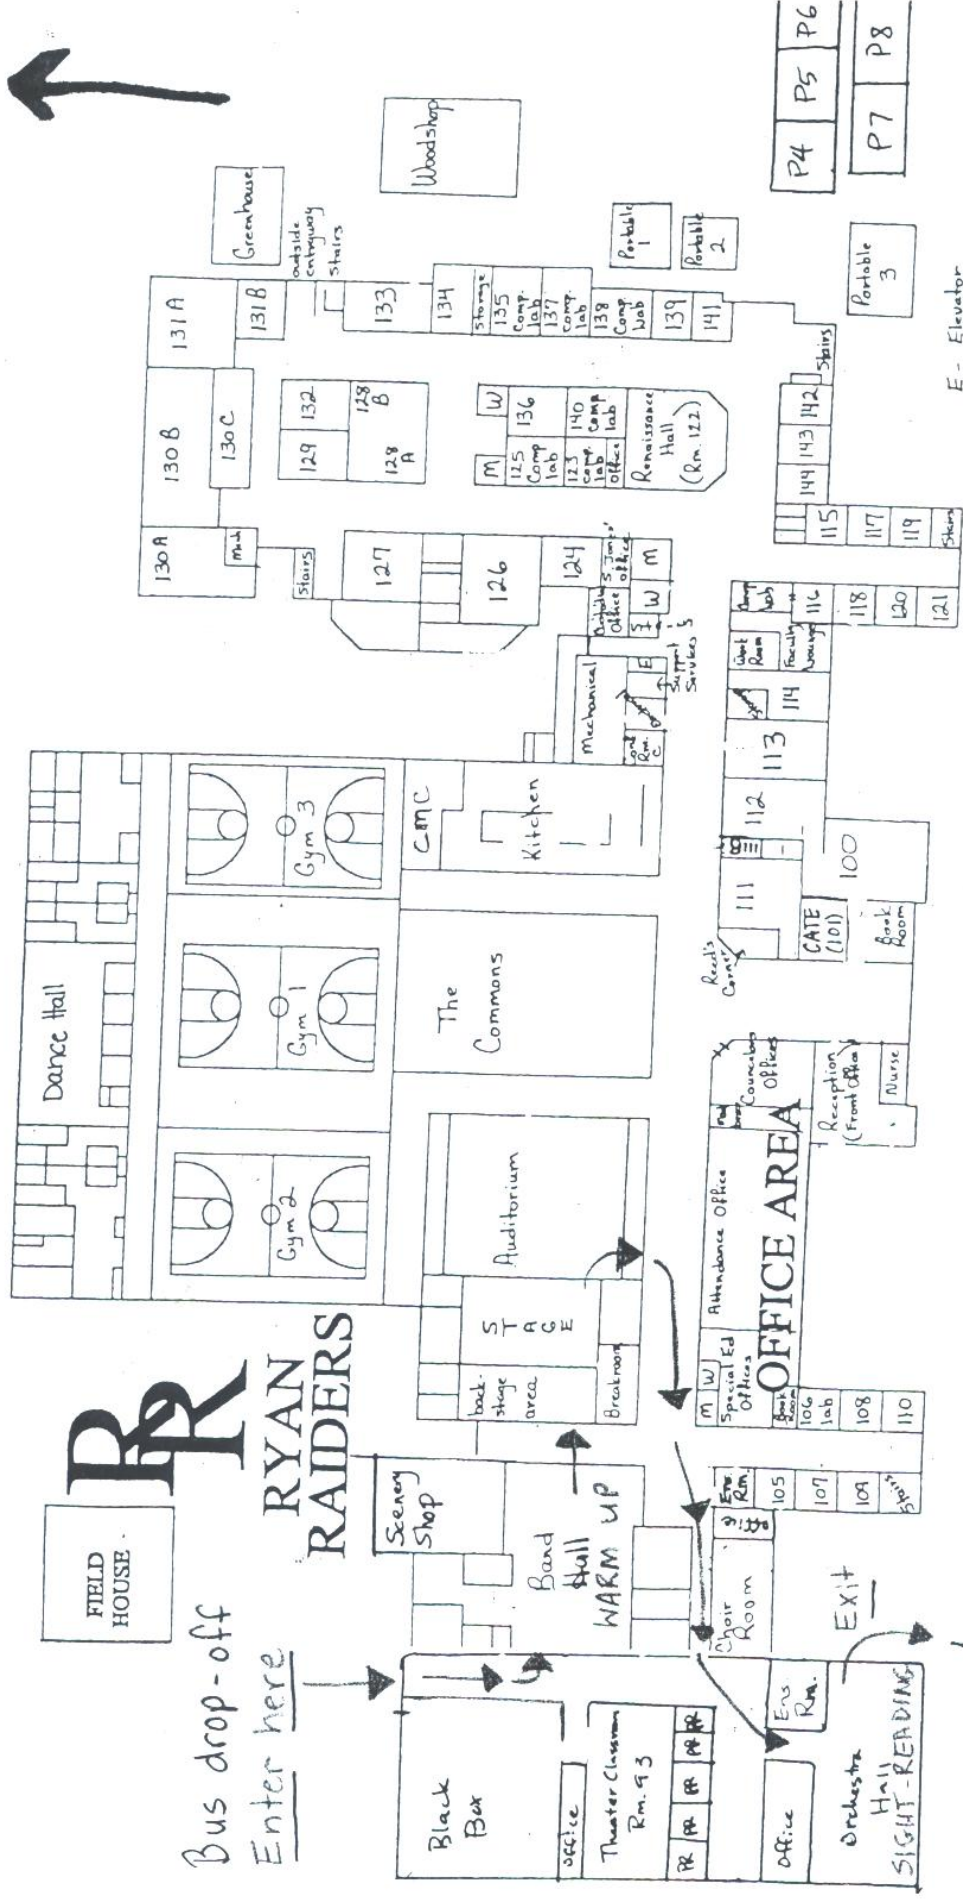

UIL Map

**RR**  
**RYAN RAIDERS**  
FIELD HOUSE  
Bus drop-off  
Enter here

(downstairs)  
**Front**

Bus pick-up

Parking Lot

E - Elevator  
M - Men's Room  
W - Women's Restroom