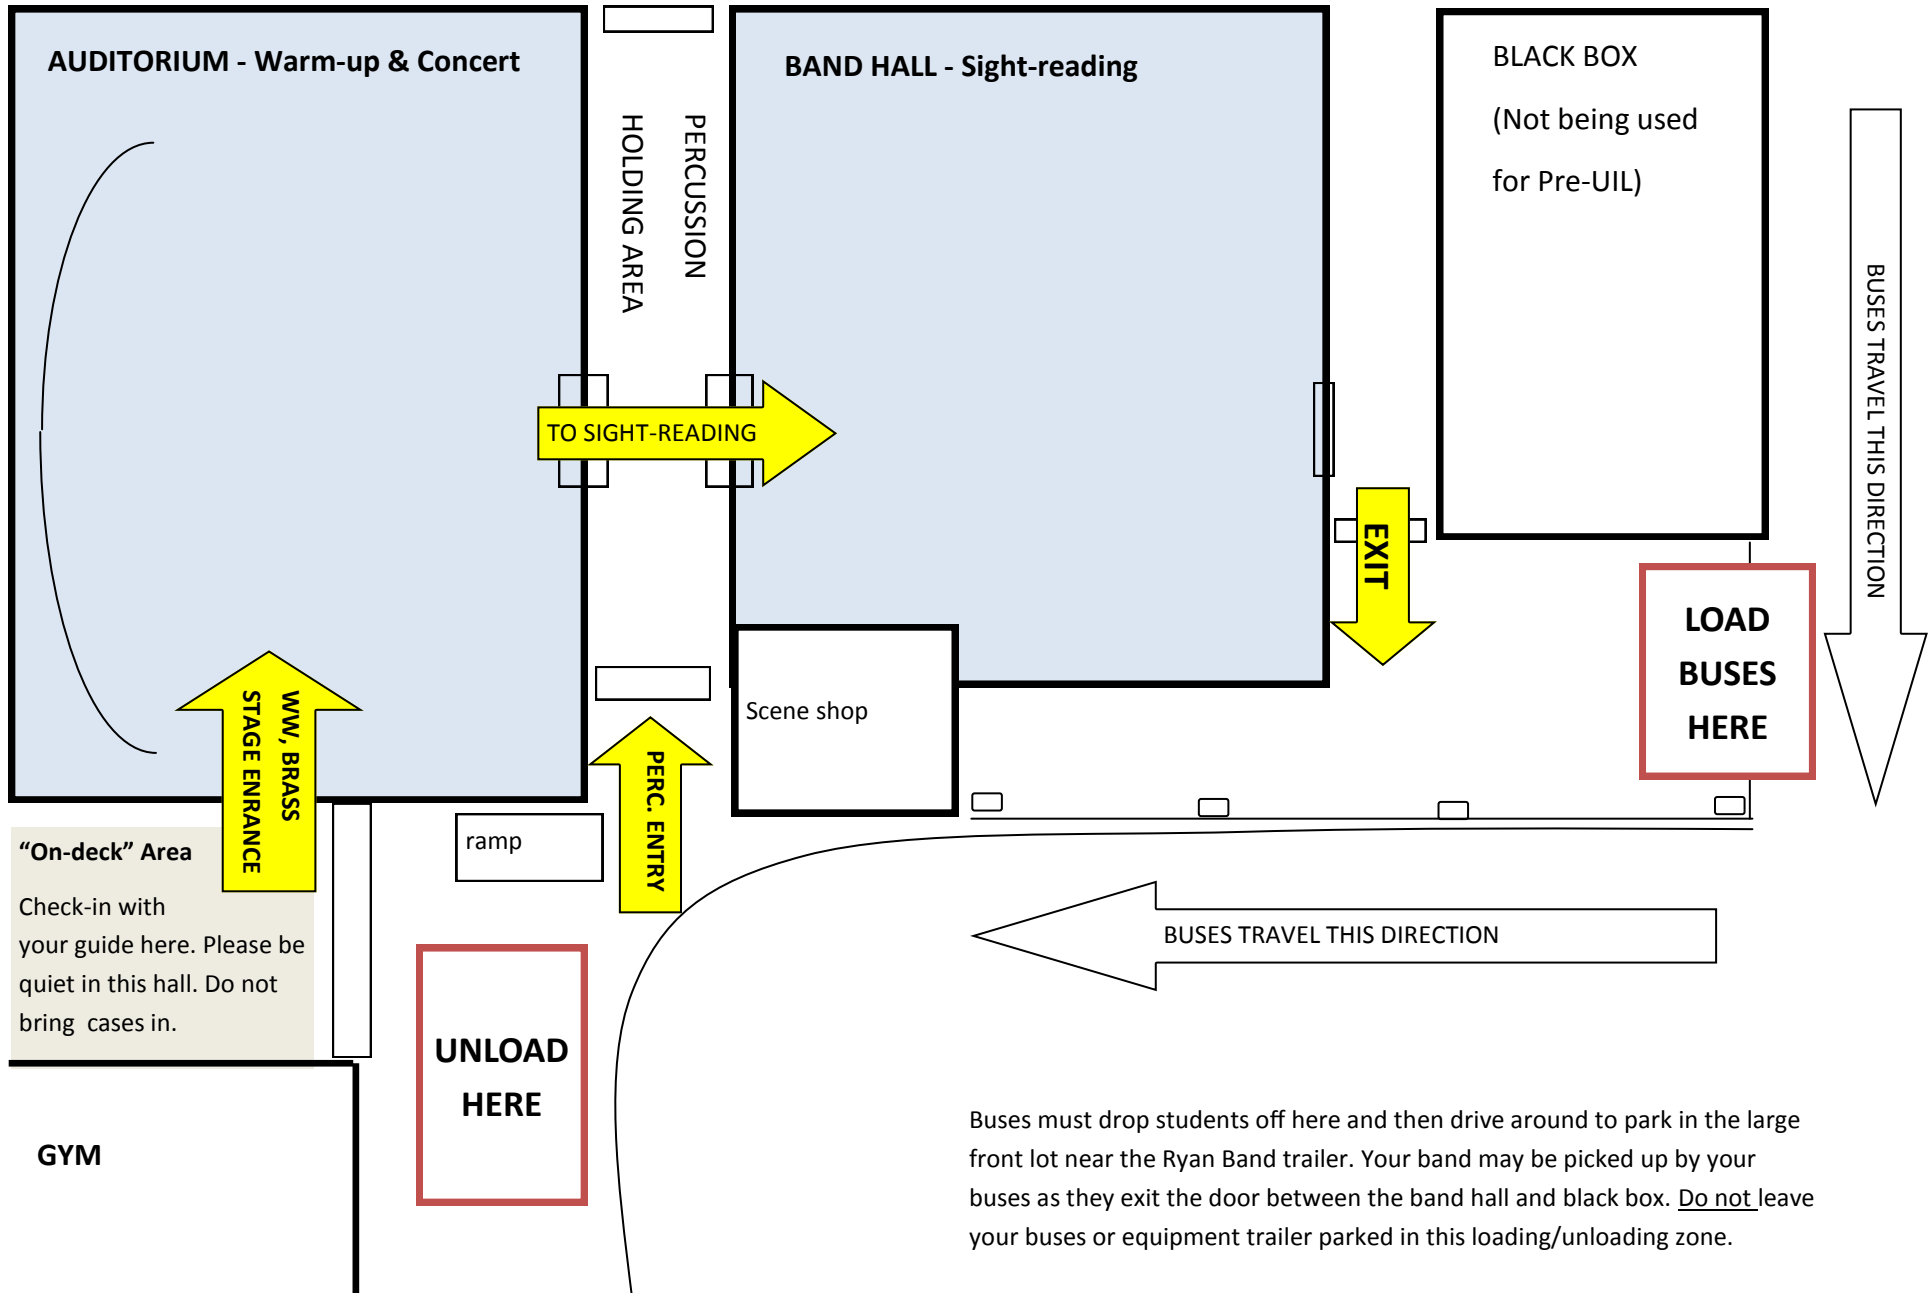

**Ryan HS UIL Map**

(FRONT OF RYAN HIGH SCHOOL)

Buses must drop students off here and then drive around to park in the large front lot near the Ryan Band trailer. Your band may be picked up by your buses as they exit the door between the band hall and black box. Do not leave your buses or equipment trailer parked in this loading/unloading zone.