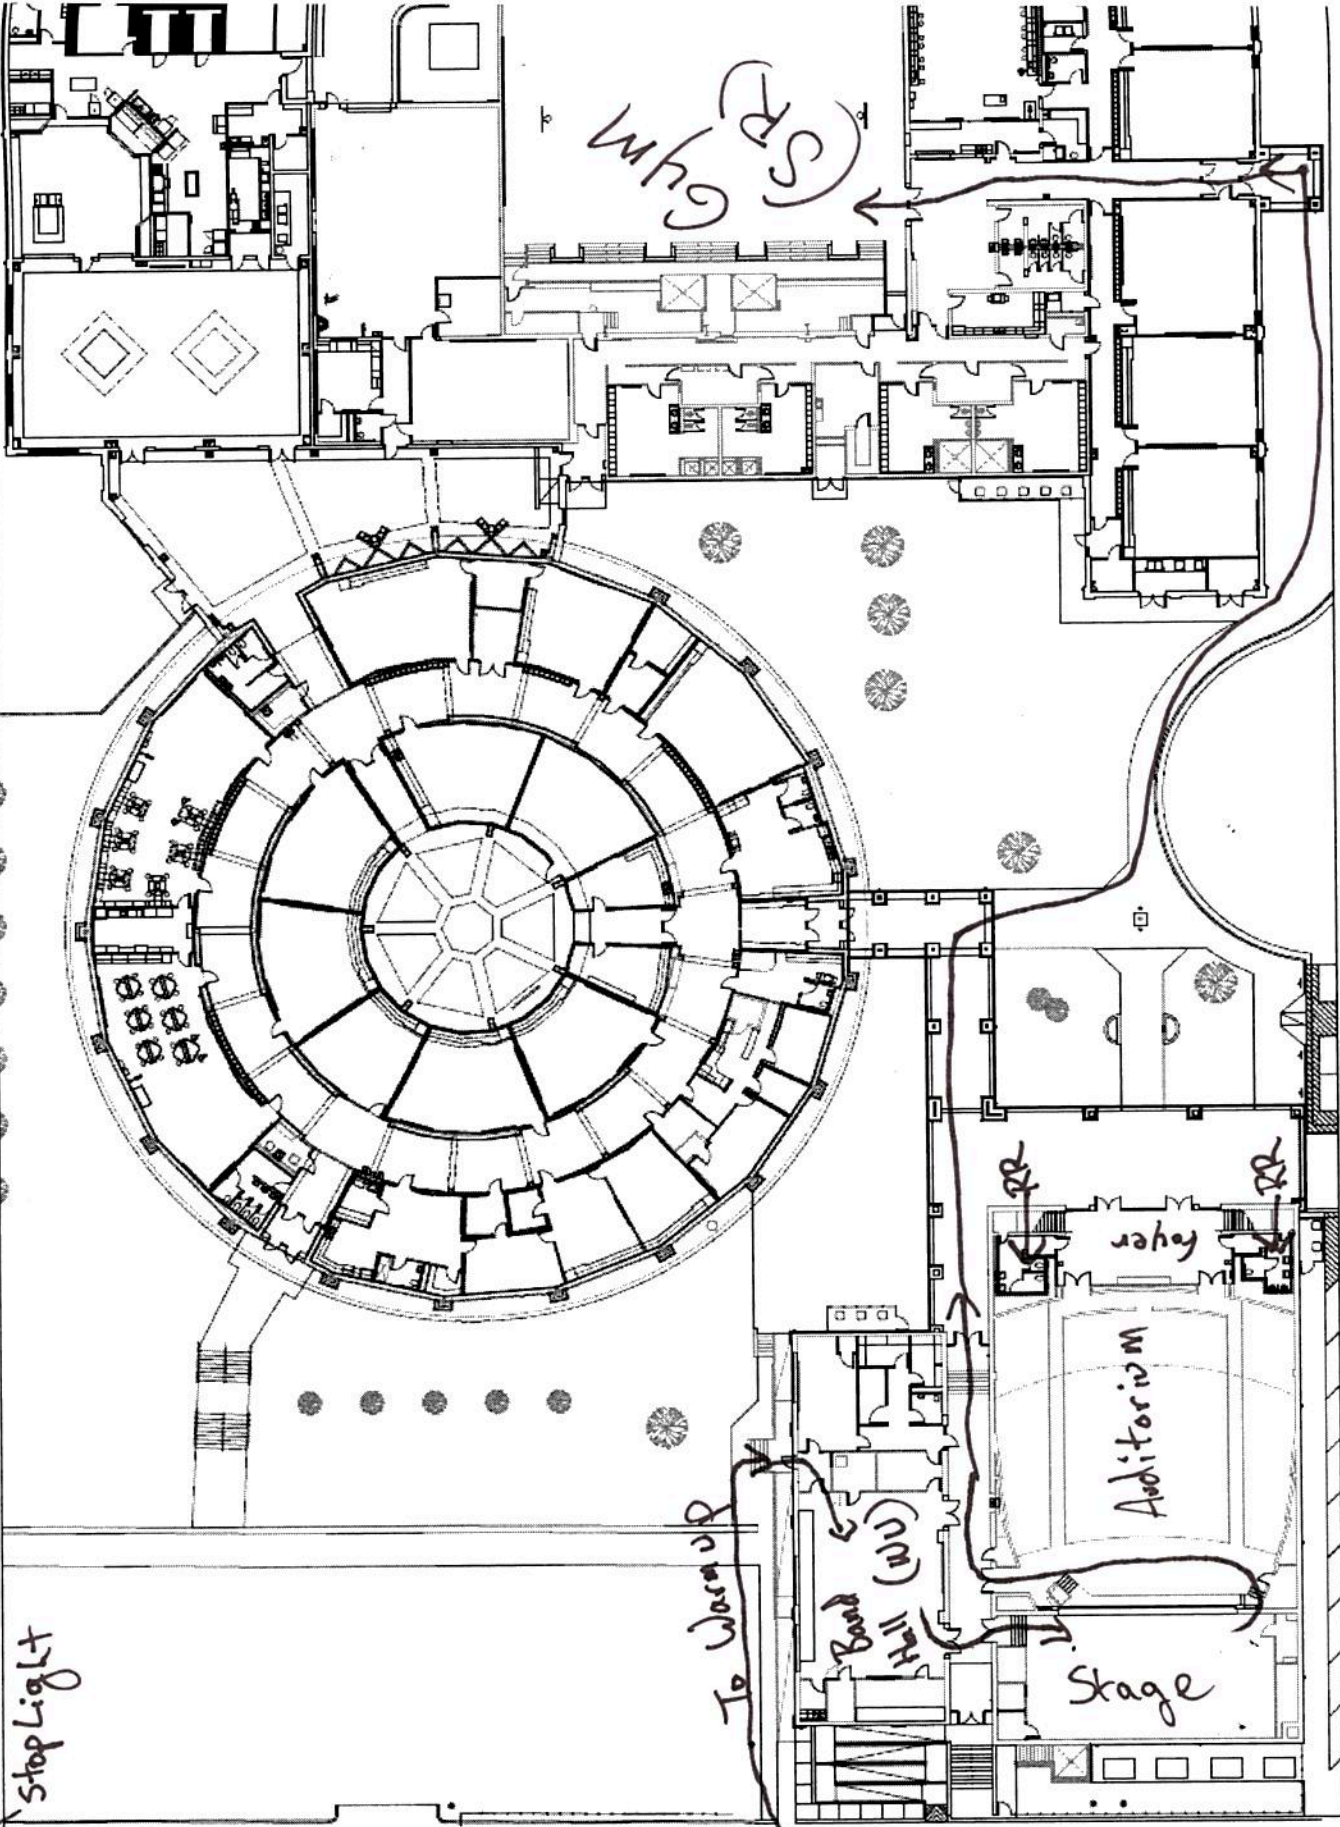

10/05/01

Belknap St.

from Graham

stop light

(SR) Gym

Auditorium

Stage

Board Room (RM)

Foyer

Admin Bldg

To Warehouse

East Parking Lot

JACKSBORO MIDDLE SCHOOL

Fire/ Evacuation - RED

Tornado/ Shelter -