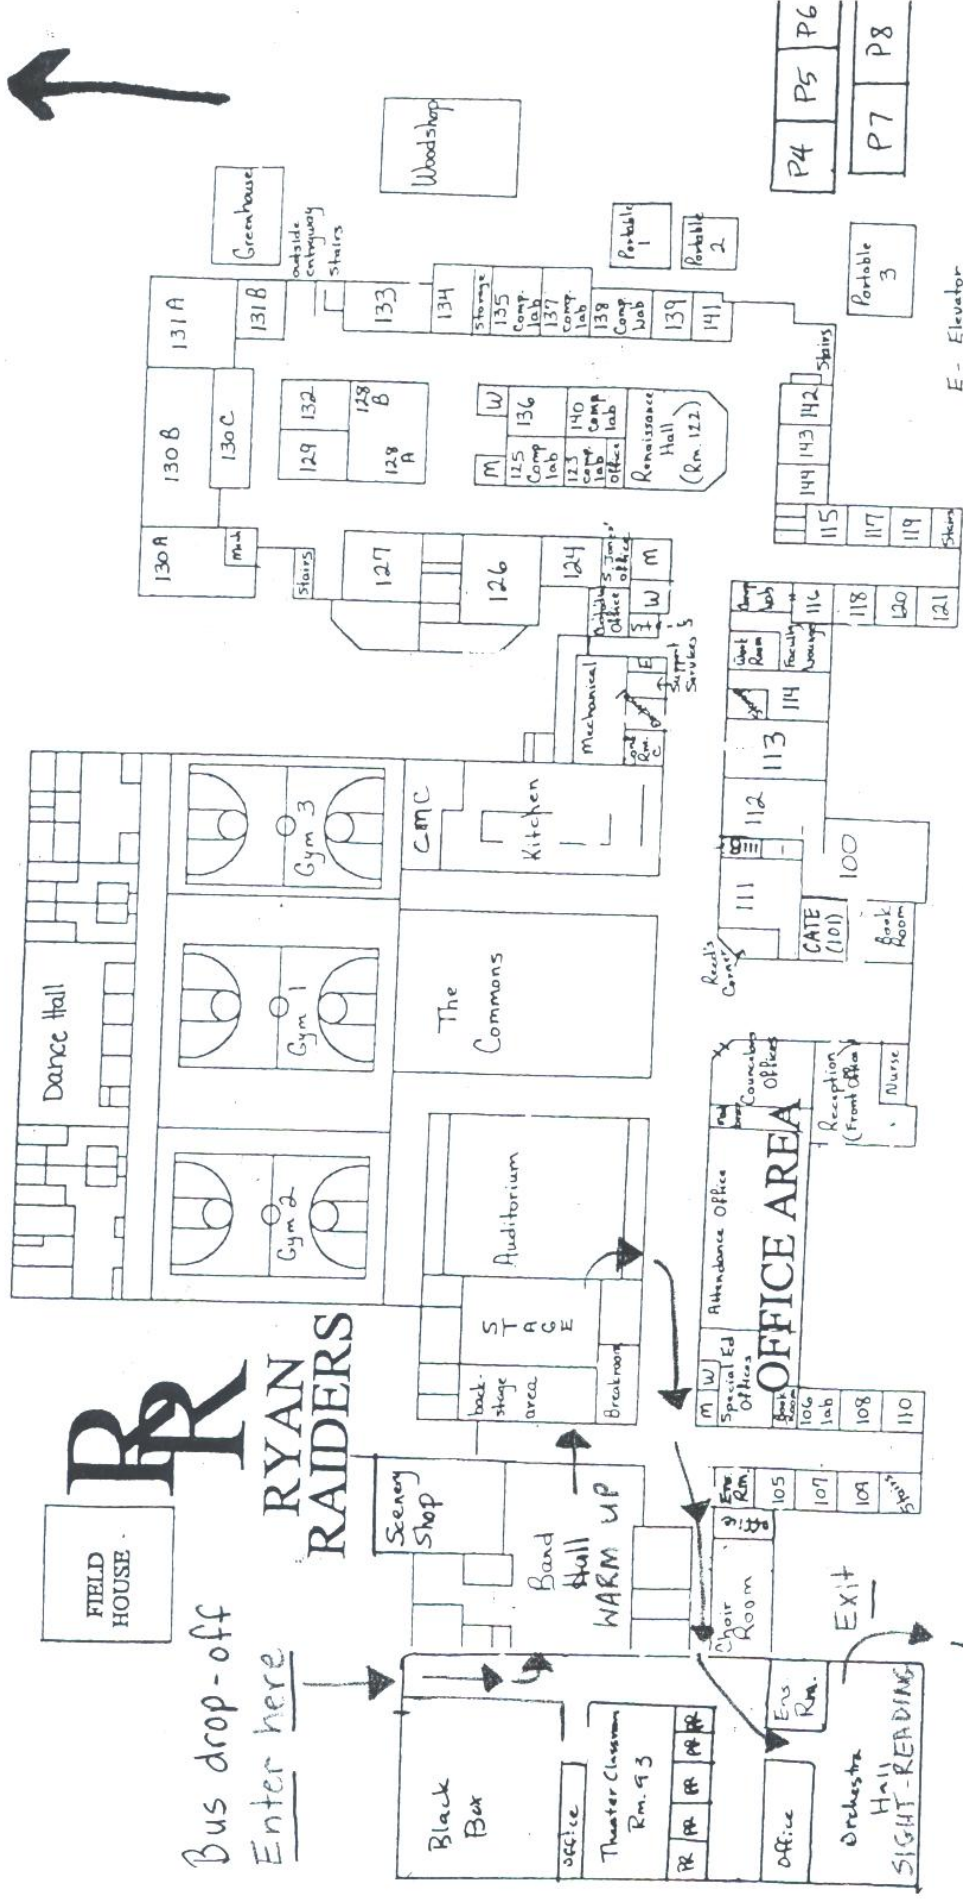

UIL Map

RR
RYAN RAIDERS
FIELD HOUSE
Bus drop-off
Enter here

(downstairs)
FRONT

Bus pick-up

Parking Lot

E - Elevator
M - Men's room
W - Women's Restroom